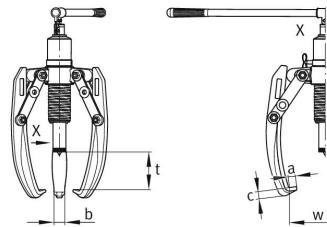

HP-303 [↗](#)

Hydraulic two-/three-arm puller

BETEX HP, with integrated hand pump-cylinder unit

Technical information

Your current product variant

Series	HP	2/3-Arm, with integrated hand pump
--------	----	------------------------------------

Technical data

w max	550 mm	Grip width, max.
t max	360 mm	Grip depth, max.
a	20 mm	
b	38 mm	
c	27 mm	
	111 mm	Stroke
F _p	290 kN	Pulling force
m	32 kg	Weight

Additional information

two- or three-arm puller (convertible)	Usability
Safety net or safety blanket, thrust piece, extension adapter, carrying case	Included in delivery