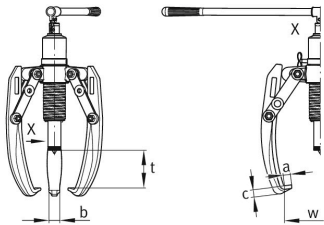

HSP-203 [↗](#)

Hydraulic two-/three-arm puller

BETEX HSP, self-centering with integrated hand pump-cylinder unit

Technical information

Your current product variant

Series	HSP	2/3-Arm, self-centering with integrated hand pump
--------	-----	---

Technical data

w min	111 mm	Grip width, min.
w max	520 mm	Grip width, max.
t max	306 mm	Grip depth, max.
a	18 mm	
b	33 mm	
c	20 mm	
	100 mm	Stroke
F _p	190 kN	Pulling force
≈m	26 kg	Weight

Additional information