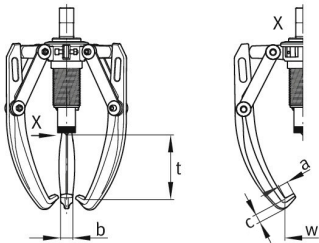

HXP-83

Hydraulic two-/three-arm puller

BETEX HXP, self-centering, external hand pump

Technical information

Your current product variant

Series	HXP	2/3-Arm, self-centering with separate hand pump
--------	-----	---

Technical data

w min	110 mm	Grip width, min.
w max	460 mm	Grip width, max.
t max	280 mm	Grip depth, max.
a	13 mm	
b	27 mm	
c	13 mm	
	85 mm	Stroke
F _p	75 kN	Pulling force
≈m	9 kg	Weight

Additional information