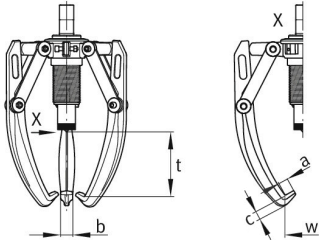

HXP-203

Hydraulic two-/three-arm puller

BETEX HXP, self-centering, external hand pump

Technical information

Your current product variant

Series	HXP	2/3-Arm, self-centering with separate hand pump
--------	-----	---

Technical data

w min	111 mm	Grip width, min.
w max	520 mm	Grip width, max.
t max	306 mm	Grip depth, max.
a	18 mm	
b	33 mm	
c	20 mm	
	100 mm	Stroke
F _p	190 kN	Pulling force
≈m	24 kg	Weight

Additional information