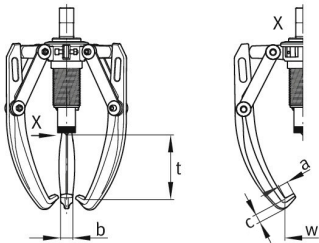

### HXP-203

Hydraulic two-/three-arm puller

BETEX HXP, self-centering, external hand pump

### Your current product variant

Series	HXP	2/3-Arm, self-centering with separate hand pump
--------	-----	---

### Technical data

w min	111 mm	Grip width, min.
w max	520 mm	Grip width, max.
t max	306 mm	Grip depth, max.
a	18 mm	
b	33 mm	
c	20 mm	
	100 mm	Stroke
F <sub>p</sub>	190 kN	Pulling force
≈m	24 kg	Weight