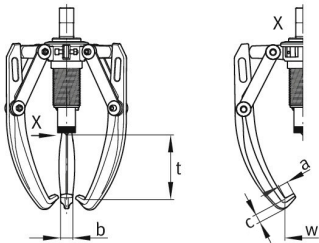

### HXP-203 [↗](#)

Hydraulic two-/three-arm puller

BETEX HXP, self-centering, external hand pump

### Your current product variant

Series	HXP	2/3-Arm, self-centering with separate hand pump
--------	-----	---

### Technical data

w min	111 mm	Grip width, min.
w max	520 mm	Grip width, max.
t max	306 mm	Grip depth, max.
a	18 mm	
b	33 mm	
c	20 mm	
	100 mm	Stroke
F <sub>p</sub>	190 kN	Pulling force
≈m	24 kg	Weight