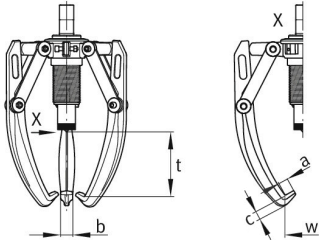

HXP-303 [↗](#)

Hydraulic two-/three-arm puller

BETEX HXP, self-centering, external hand pump

Technical information

Your current product variant

Series	HXP	2/3-Arm, self-centering with separate hand pump
--------	-----	---

Technical data

w min	121 mm	Grip width, min.
w max	620 mm	Grip width, max.
t max	408 mm	Grip depth, max.
a	20 mm	
b	38 mm	
c	27 mm	
	100 mm	Stroke
F _p	290 kN	Pulling force
≈m	34 kg	Weight

Additional information