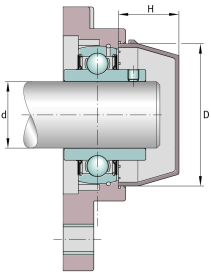

Technical information

Main dimensions

d	30 mm	Inner diameter
D	64 mm	Outer diameter
H	30 mm	Height of cap
≈m	0,02 kg	Weight