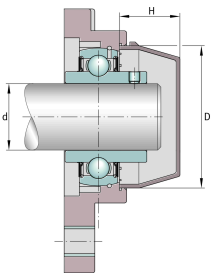

KASK06-S-G-WHT [↗](#)

End cap

Technical information

Main dimensions

d	30 mm	Inner diameter
D	64 mm	Outer diameter
H	30 mm	Height of cap
≈m	0,02 kg	Weight