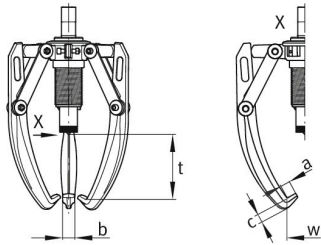

**HXP-303-XL** [↗](#)

Hydraulic two-/three-arm puller

BETEX HXP, self-centering, external hand pump

Technical information

**Your current product variant**

Series	HXP	2/3-Arm, self-centering with separate hand pump
--------	-----	---

Technical data

w _{min}	130 mm	Grip width, min.
w _{max}	740 mm	Grip width, max.
t _{max}	600 mm	Grip depth, max.
a	18 mm	
b	38 mm	
c	20 mm	
	100 mm	Stroke
F _p	290 kN	Pulling force
≈m	34,1 kg	Weight

Additional information