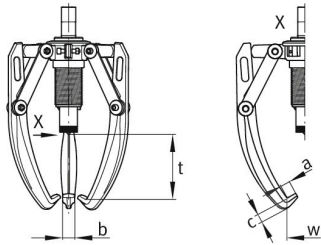

**HXP-303-XL**

Hydraulic two-/three-arm puller

BETEX HXP, self-centering, external hand pump

Technical information

**Your current product variant**

Series	HXP	2/3-Arm, self-centering with separate hand pump
--------	-----	---

Technical data

w _{min}	130 mm	Grip width, min.
w _{max}	740 mm	Grip width, max.
t _{max}	600 mm	Grip depth, max.
a	18 mm	
b	38 mm	
c	20 mm	
	100 mm	Stroke
F _p	290 kN	Pulling force
≈m	34,1 kg	Weight

Additional information