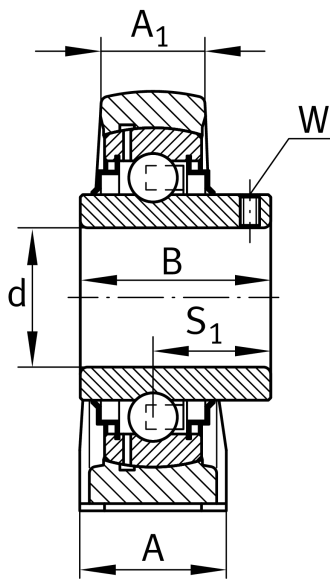

**RASEY20-TV-VA-HLA**

Plummer block housing unit

Plummer block housing unit RASEY...-TV-VA,
RIBB plastic

Technical information

**Your current product variant**

Special material	TV	Plastic housing
Corrosion resistant bearing	VA	Corrosion-resistant VA design
Material	TV	Plastic

Main Dimensions & Performance Data

d	20 mm	Bore diameter
L	127 mm	Length
H ₂	65,5 mm	Height
≈m	0,295 kg	Weight

Mounting dimensions

J	95 mm	Distance fixing bore
N	11 mm	Width (slot)
N ₁	14 mm	Length (slot)

Dimensions

H	33,3 mm	Distance shaft axis
A	38 mm	Width (base)
H ₁	14,2 mm	Height (base)
S	18,3 mm	Distance raceway
B	31 mm	Width
Q	1/4 - 28 UNF	Connection thread for lubrication

View product details on medias