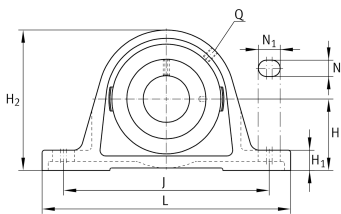

**RASEY20-TV-VA-HLA**

Plummer block housing unit

Plummer block housing unit RASEY...-TV-VA,
RIBB plastic

Technical information

**Your current product variant**

Special material	TV	Plastic housing
Corrosion resistant bearing	VA	Corrosion-resistant VA design
Material	TV	Plastic

Main Dimensions & Performance Data

d	20 mm	Bore diameter
L	127 mm	Length
H ₂	65,5 mm	Height
≈m	0,295 kg	Weight

Mounting dimensions

J	95 mm	Distance fixing bore
N	11 mm	Width (slot)
N ₁	14 mm	Length (slot)

Dimensions

H	33,3 mm	Distance shaft axis
A	38 mm	Width (base)
H ₁	14,2 mm	Height (base)
S	18,3 mm	Distance raceway
B	31 mm	Width
Q	1/4 - 28 UNF	Connection thread for lubrication

View product details on medias