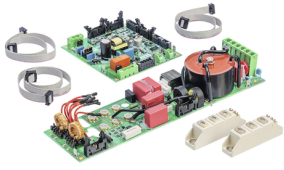

View product details on medias

06.06.2026, 18:00:36 UTC

SCHAEFFLER

HEATER400.ETRONIC

Electronic unit for heating device, inductive

Electronic unit for HEATER

Technical information
