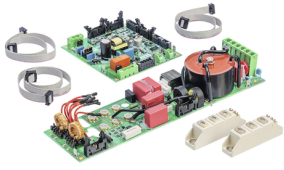

View product details on medias

18.04.2026, 14:00:22 UTC

SCHAEFFLER

HEATER400.ETRONIC [↗](#)

Electronic unit for heating device, inductive

Electronic unit for HEATER

Technical information
