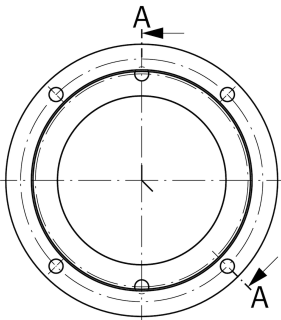

**DRS45105**

Seal carrier Assy

Seal carrier assemblies DRS, for ZARF,
ZARF.-L, with integral rotary shaft seal

Technical information

**Main Dimensions & Performance Data**

d ₁	70 mm	Inner diameter centering
D	105 mm	Outside diameter
C	20 mm	Width wave carrier
≈m	0,506 kg	Weight

Dimensions

Z	95 mm	Pitch circle diameter (holes)
d	70 mm	Inner diameter centering seal lip
D ₁	85 mm	Outside diameter seal
b	8 mm	Width seal
	M4X30	Screw size
1)	4	Number of screws

Additional information