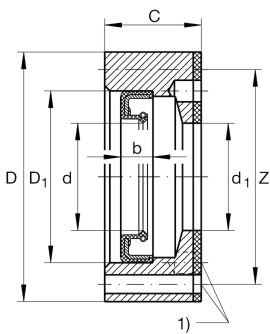

**DRS45105**

Seal carrier Assy

Seal carrier assemblies DRS, for ZARF,
ZARF.-L, with integral rotary shaft seal

Technical information

**Main Dimensions & Performance Data**

d ₁	70 mm	Inner diameter centering
D	105 mm	Outside diameter
C	20 mm	Width wave carrier
≈m	0,506 kg	Weight

Dimensions

Z	95 mm	Pitch circle diameter (holes)
d	70 mm	Inner diameter centering seal lip
D ₁	85 mm	Outside diameter seal
b	8 mm	Width seal
	M4X30	Screw size
1)	4	Number of screws

Additional information

ZARF45105(-L)-TV

Bearing designation