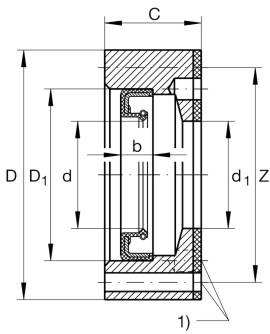

**DRS45105**

Seal carrier Assy

Seal carrier assemblies DRS, for ZARF,
ZARF.-L, with integral rotary shaft seal

Technical information

**Main Dimensions & Performance Data**

d ₁	70 mm	Inner diameter centering
D	105 mm	Outside diameter
C	20 mm	Width wave carrier
≈m	0,506 kg	Weight

Dimensions

Z	95 mm	Pitch circle diameter (holes)
d	70 mm	Inner diameter centering seal lip
D ₁	85 mm	Outside diameter seal
b	8 mm	Width seal
	M4X30	Screw size
1)	4	Number of screws

Additional information

ZARF45105(-L)-TV

Bearing designation