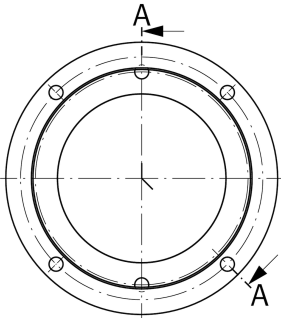

**DRS45105**

Seal carrier Assy

Seal carrier assemblies DRS, for ZARF,
ZARF.-L, with integral rotary shaft seal

Technical information

**Main Dimensions & Performance Data**

d ₁	70 mm	Inner diameter centering
D	105 mm	Outside diameter
C	20 mm	Width wave carrier
≈m	0,506 kg	Weight

Dimensions

Z	95 mm	Pitch circle diameter (holes)
d	70 mm	Inner diameter centering seal lip
D ₁	85 mm	Outside diameter seal
b	8 mm	Width seal
	M4X30	Screw size
1)	4	Number of screws

Additional information