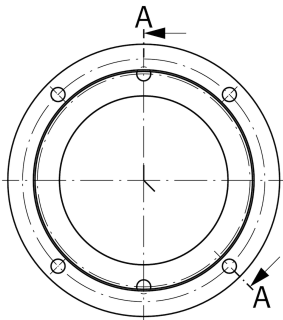

**DRS45105**

Seal carrier Assy

Seal carrier assemblies DRS, for ZARF,
ZARF.-L, with integral rotary shaft seal

Technical information

**Main Dimensions & Performance Data**

d ₁	70 mm	Inner diameter centering
D	105 mm	Outside diameter
C	20 mm	Width wave carrier
≈m	0,506 kg	Weight

Dimensions

Z	95 mm	Pitch circle diameter (holes)
d	70 mm	Inner diameter centering seal lip
D ₁	85 mm	Outside diameter seal
b	8 mm	Width seal
	M4X30	Screw size
1)	4	Number of screws

Additional information