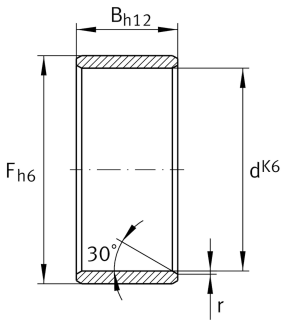

LR12X15X12,5 [↗](#)

Inner ring

Inner ring LR, cylindrical

Technical information

Your current product variant

Special features	Without
------------------	---------

Main Dimensions & Performance Data

d	12 mm	Bore diameter
B	12,5 mm	Width
	30 °	Chamfer angle
≈m	6 g	Weight