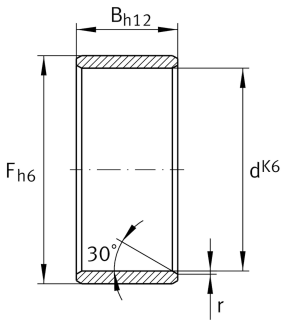

LR22X28X20,5 [🔗](#)

Inner ring

Inner ring LR, cylindrical

Technical information

Your current product variant

Special features Without

Main Dimensions & Performance Data

d	22 mm	Bore diameter
B	20,5 mm	Width
	30 °	Chamfer angle
≈m	0,038 kg	Weight