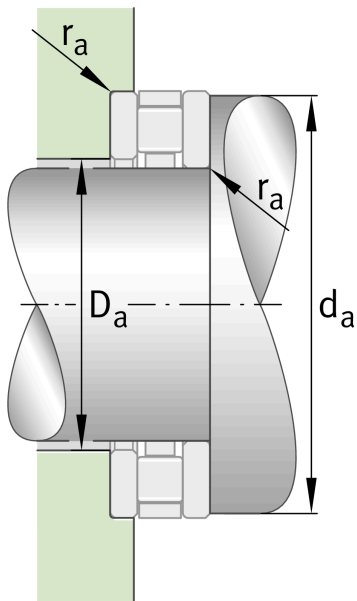

LS130170

Bearing washer

Bearing washers, suitable for AXK and K811

Technical information

Main Dimensions & Performance Data

| | | |
|-------|----------|-------------------------------|
| d | 130 mm | Bore diameter track washer |
| D | 170 mm | Outside diameter track washer |
| B | 9 mm | Width |
| | 45 ° | Chamfer Angle |
| a min | 1,5 mm | Chamfer width |
| ≈m | 631,32 g | Weight |