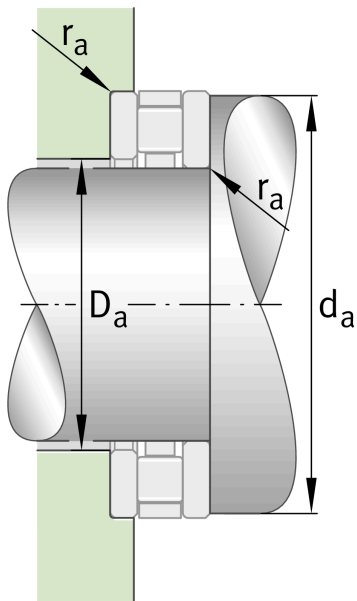

## LS6085

Bearing washer

Bearing washers, suitable for AXK and K811

### Technical information

#### Main Dimensions & Performance Data

d	60 mm	Bore diameter track washer
D	85 mm	Outside diameter track washer
B	4,75 mm	Width
	45 °	Chamfer Angle
a min	1,5 mm	Chamfer width
≈m	0,097 kg	Weight

View product details on medias