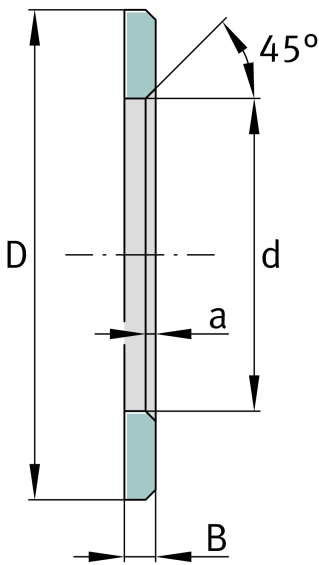

### Main Dimensions & Performance Data

d	65 mm	Bore diameter track washer
D	90 mm	Outside diameter track washer
B	5,25 mm	Width
	45 °	Chamfer Angle
a min	1,5 mm	Chamfer width
≈m	115 g	Weight

View product details on medias