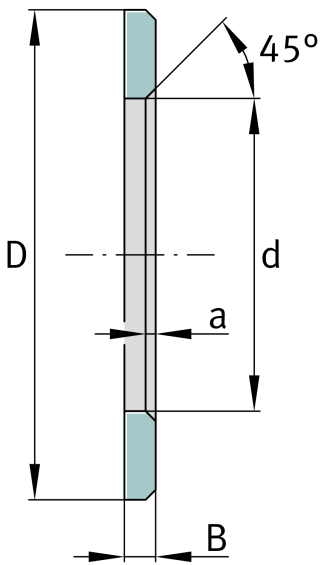

LS75100

Bearing washer

Bearing washers, suitable for AXK and K811

Technical information

Main Dimensions & Performance Data

d	75 mm	Bore diameter track washer
D	100 mm	Outside diameter track washer
B	5,75 mm	Width
	45 °	Chamfer Angle
a min	1,5 mm	Chamfer width
≈m	0,143 kg	Weight