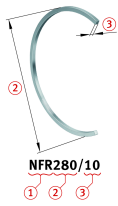

FAG

NFR360/21 [↗](#)

Housing ring

Housing ring

Technical information

Main Dimensions & Performance Data

d	360 mm	Outside diameter
b	21 mm	Thickness
≈m	1,35 kg	Weight