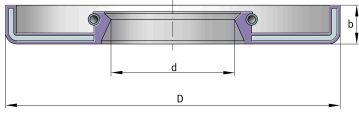

## RWDR10-R-NBR [↗](#)

Radial rotary shaft seal

Radial rotary shaft seal RWDR...-R-NBR, seat outer ring

### Technical information

#### Main Dimensions & Performance Data

d	50 mm	Bore diameter
D	98 mm	Outside diameter
B	6 mm	Width
≈m	0,05 kg	Weight