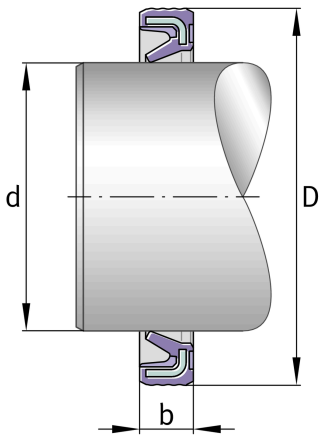

G22X30X4 [↗](#)

Radial rotary shaft seal

Single lip sealing ring G

Technical information

Your current product variant

Type of Seal	NBR
--------------	-----

Main Dimensions & Performance Data

D	30 mm	Outside diameter
---	-------	------------------

≈m	2,518 g	Weight
----	---------	--------

Main dimensions

B	4 mm	Width
---	------	-------