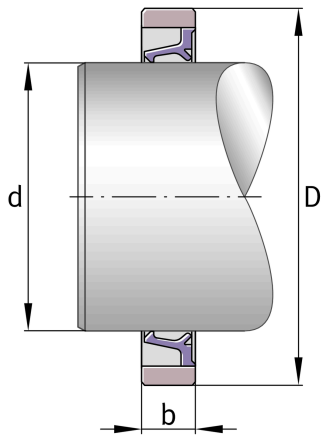

### SD14X22X3

Radial rotary shaft seal

Double lip sealing ring SD

### Main Dimensions & Performance Data

D	22 mm	Outside diameter
≈m	0,62 g	Weight

### Main dimensions

B	3 mm	Width
---	------	-------