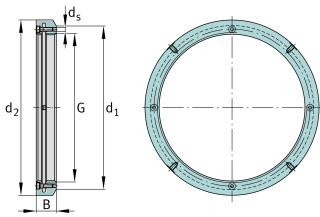

Technical information

Your current product variant

Design	Standard	Without

Main Dimensions & Performance Data

G	Tr360X5	Thread
d₂	420 mm	Outside diameter
B	45 mm	Width
m	12 kg	Weight

Mounting dimensions

d₁	394 mm	Chamfer diameter
d_s	M12	Thread locking bolt

Additional information

	4	Number of screws
M_{aL}	93 Nm	Tightening torque