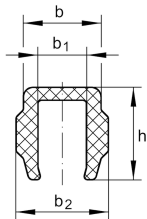

NAD-8X11,5X2000 [↗](#)

Groove strip

Groove strip

Technical information

Your current product variant

Size code 8

Main Dimensions & Performance Data

b 8,2 mm

b₁ 5,5 mm

b₂ 9,2 mm

h 11,5 mm

L₁ 2.000 mm Fixed length

≈m 0,027 g Weight

Related products

LFS32-M Suitable guide rail

LFS52-M Suitable guide rail