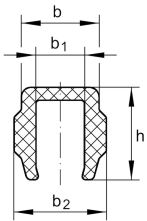

NAD-8X11,5X2000 [↗](#)

Groove strip

Groove strip

Technical information

Your current product variant

Size code 8

Main Dimensions & Performance Data

b	8,2 mm	
b ₁	5,5 mm	
b ₂	9,2 mm	
h	11,5 mm	
L ₁	2.000 mm	Fixed length
≈m	0,027 g	Weight

Related products

LFS32-M Suitable guide rail

LFS52-M Suitable guide rail