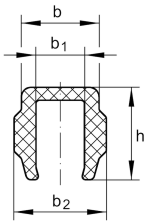

NAD-8X11,5X2000 [↗](#)

Groove strip

Groove strip

Technical information

Your current product variant

Size code 8

Main Dimensions & Performance Data

b 8,2 mm

b₁ 5,5 mm

b₂ 9,2 mm

h 11,5 mm

L₁ 2.000 mm Fixed length

≈m 0,027 g Weight

Related products

LFS32-M Suitable guide rail

LFS52-M Suitable guide rail