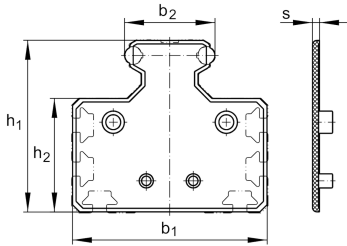

KA.LFS52-M [↗](#)

End cover

end covers for guideways LFS..-M

Technical information

Your current product variant

Size code	52
Version	M

Main Dimensions & Performance Data

b ₁	111,4 mm	
b ₂	51,6 mm	
h ₁	98 mm	
h ₂	64,8 mm	
s	4 mm	
≈m	15 g	Weight