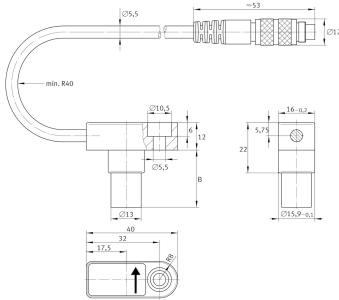

**MEKOKAB200-WH-AL-B-KABELL:300CM** [↗](#)

cable

cable

## Technical information

**Your current product variant**

Cable length 3 m

**Mounting dimensions**

	5,5 mm	Bore diameter sensor MEKOKAB
≈m	50 g	Weight

**Main dimensions**

	32 mm	Length MEKOKAB (total)
B	20 mm	Length MEKOKAB cylindrical housing
	13 mm	Diameter sensor housing MEKOKAB
	40 mm	Flange length sensor MEKOKAB
	16 mm	Flange width sensor MEKOKAB

**Temperature range**

	IP65	Ingress Protection
	70 °C	Operating temperature max.
	0 °C	Operating temperature min.

**Additional information**

	white	Color
	ISO4762-M5x12-8.8	Cap head screws MEKOKAB
	6 Nm	Bolting Torque max.
	5,4 Nm	Bolting torque min.