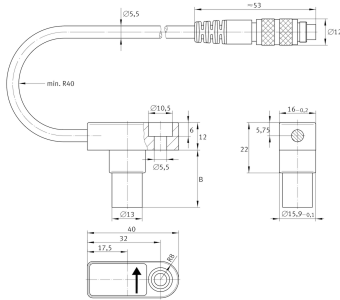

**MEKOKAB260/395/460WH-AL-B-KABELL:260CM** [↗](#)

cable

cable

## Technical information

**Your current product variant**

Cable length 2,6 m

**Mounting dimensions**

5,5 mm Bore diameter sensor MEKOKAB

≈m 50 g Weight

**Main dimensions**

	37 mm	Length MEKOKAB (total)
B	25 mm	Length MEKOKAB cylindrical housing
	13 mm	Diameter sensor housing MEKOKAB
	40 mm	Flange length sensor MEKOKAB
	16 mm	Flange width sensor MEKOKAB

**Temperature range**

IP65	Ingress Protection
70 °C	Operating temperature max.
0 °C	Operating temperature min.

**Additional information**

white	Color
ISO4762-M5x12-8.8	Cap head screws MEKOKAB
6 Nm	Bolting Torque max.
5,4 Nm	Bolting torque min.