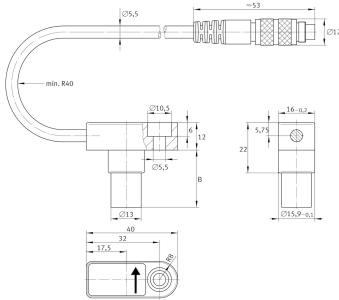

**MEKOKAB260/395/460WH-AL-B-KABELL:260CM** [↗](#)

cable

cable

Technical information

**Your current product variant**

Cable length 2,6 m

Mounting dimensions

	5,5 mm	Bore diameter sensor MEKOKAB
≈m	50 g	Weight

Main dimensions

	37 mm	Length MEKOKAB (total)
B	25 mm	Length MEKOKAB cylindrical housing
	13 mm	Diameter sensor housing MEKOKAB
	40 mm	Flange length sensor MEKOKAB
	16 mm	Flange width sensor MEKOKAB

Temperature range

	IP65	Ingress Protection
	70 °C	Operating temperature max.
	0 °C	Operating temperature min.

Additional information

	white	Color
	ISO4762-M5x12-8.8	Cap head screws MEKOKAB
	6 Nm	Bolting Torque max.
	5,4 Nm	Bolting torque min.