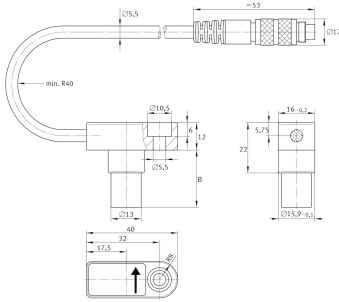

**MEKOKAB260/395/460WH-AL-B-KABELL:260CM** [↗](#)

cable

cable

## Technical information

**Your current product variant**

Cable length 2,6 m

**Mounting dimensions**

	5,5 mm	Bore diameter sensor MEKOKAB
≈m	50 g	Weight

**Main dimensions**

	37 mm	Length MEKOKAB (total)
B	25 mm	Length MEKOKAB cylindrical housing
	13 mm	Diameter sensor housing MEKOKAB
	40 mm	Flange length sensor MEKOKAB
	16 mm	Flange width sensor MEKOKAB

**Temperature range**

	IP65	Ingress Protection
	70 °C	Operating temperature max.
	0 °C	Operating temperature min.

**Additional information**

	white	Color
	ISO4762-M5x12-8.8	Cap head screws MEKOKAB
	6 Nm	Bolting Torque max.
	5,4 Nm	Bolting torque min.