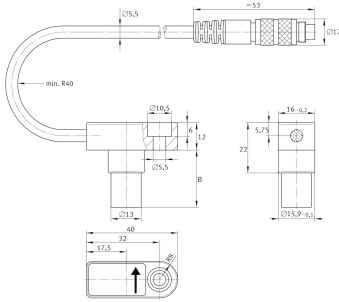

**MEKOKAB260/395/460WH-AL-B-KABELL:300CM** [↗](#)

cable

cable

Technical information

**Your current product variant**

Cable length 3 m

Mounting dimensions

	5,5 mm	Bore diameter sensor MEKOKAB
≈m	50 g	Weight

Main dimensions

	37 mm	Length MEKOKAB (total)
B	25 mm	Length MEKOKAB cylindrical housing
	13 mm	Diameter sensor housing MEKOKAB
	40 mm	Flange length sensor MEKOKAB
	16 mm	Flange width sensor MEKOKAB

Temperature range

	IP65	Ingress Protection
	70 °C	Operating temperature max.
	0 °C	Operating temperature min.

Additional information

	white	Color
	ISO4762-M5x12-8.8	Cap head screws MEKOKAB
	6 Nm	Bolting Torque max.
	5,4 Nm	Bolting torque min.