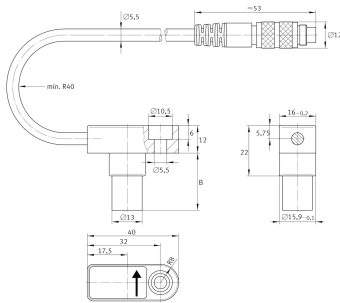

**MEKOKAB260/395/460WH-AL-B-KABELL:300CM** [↗](#)

cable

cable

Technical information

**Your current product variant**

Cable length 3 m

Mounting dimensions

	5,5 mm	Bore diameter sensor MEKOKAB
≈m	50 g	Weight

Main dimensions

	37 mm	Length MEKOKAB (total)
B	25 mm	Length MEKOKAB cylindrical housing
	13 mm	Diameter sensor housing MEKOKAB
	40 mm	Flange length sensor MEKOKAB
	16 mm	Flange width sensor MEKOKAB

Temperature range

	IP65	Ingress Protection
	70 °C	Operating temperature max.
	0 °C	Operating temperature min.

Additional information

	white	Color
	ISO4762-M5x12-8.8	Cap head screws MEKOKAB
	6 Nm	Bolting Torque max.
	5,4 Nm	Bolting torque min.