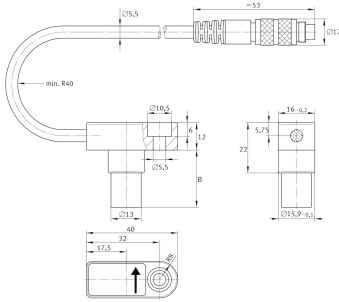

**MEKOKAB260/395/460WH-AL-B-KABELL:300CM** [↗](#)

cable

cable

## Technical information

**Your current product variant**

Cable length 3 m

**Mounting dimensions**

	5,5 mm	Bore diameter sensor MEKOKAB
≈m	50 g	Weight

**Main dimensions**

	37 mm	Length MEKOKAB (total)
B	25 mm	Length MEKOKAB cylindrical housing
	13 mm	Diameter sensor housing MEKOKAB
	40 mm	Flange length sensor MEKOKAB
	16 mm	Flange width sensor MEKOKAB

**Temperature range**

	IP65	Ingress Protection
	70 °C	Operating temperature max.
	0 °C	Operating temperature min.

**Additional information**

	white	Color
	ISO4762-M5x12-8.8	Cap head screws MEKOKAB
	6 Nm	Bolting Torque max.
	5,4 Nm	Bolting torque min.