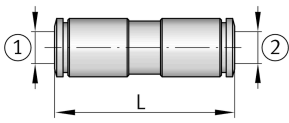

ARCALUB-X.CONNECT-6-6 [↗](#)

Fitting for lubricator

Hose connector, straight

Technical information

Technical data

| | | |
|-----|---------|-------------------|
| D 1 | 6 mm | Hose diameter (1) |
| D 2 | 6 mm | Hose diameter (2) |
| L | 34 mm | Length |
| ≈m | 0,02 kg | Weight |