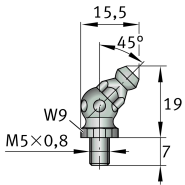

View product details on medias

27.05.2026, 10:55:02 UTC

SCHAEFFLER

S04
Lubricant adapter

Technical information

Your current product variant

Design	S04	S04

Mounting dimensions

	cone DIN 71412	Connection
≈m	7,6 g	Weight

Additional information

	for manual lubricators	Use case