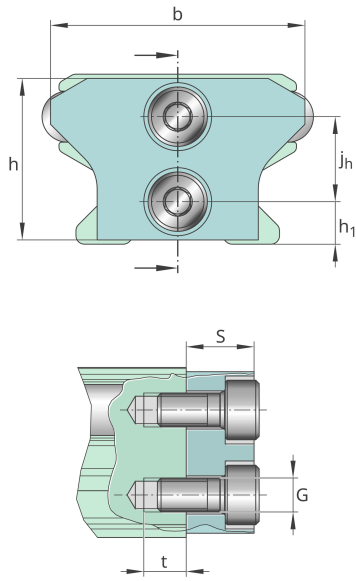

Technical information

Your current product variant

Size Code	32
-----------	----

Main Dimensions & Performance Data

b	30 mm	
G	M4	
h	19 mm	
h ₁	5 mm	
j _h	10 mm	
s	8 mm	
t	7 mm	
≈m	28 g	Weight

Related products

LFS	LFS32	Guide rail
-----	-------	------------