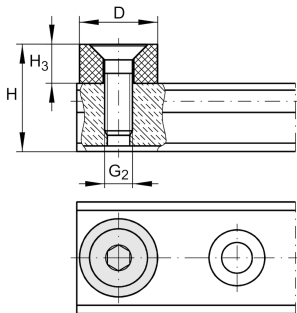

PASTP42 [↗](#)

Stop

End stops for guideways

Technical information

Your current product variant

Size code 42

Main Dimensions & Performance Data

D 16 mm

G 2 M6

H 31 mm

H 3 11 mm

=m 12 g Weight

Related products

LFS LFS42-C Compatible with the following guid rail