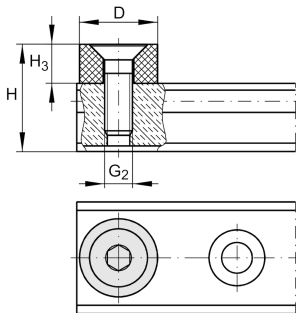

PASTP42 [↗](#)

Stop

End stops for guideways

Technical information

Your current product variant

Size code 42

Main Dimensions & Performance Data

D 16 mm

G 2 M6

H 31 mm

H 3 11 mm

=m 12 g Weight

Related products

LFS LFS42-C Compatible with the following guid rail