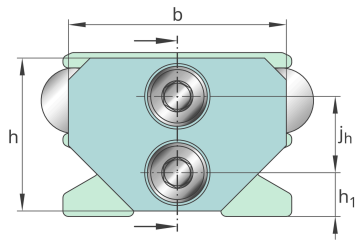

Technical information

Your current product variant

Size code 25

Main Dimensions & Performance Data

b	20 mm	
G	M3	
h	14 mm	
h <sub>1</sub>	4 mm	
j <sub>h</sub>	7 mm	
s	5 mm	
t	7 mm	
≈m	10 g	Weight

Related products