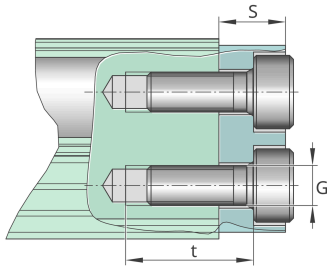

Technical information

Your current product variant

Size code 25

Main Dimensions & Performance Data

b	20 mm	
G	M3	
h	14 mm	
h <sub>1</sub>	4 mm	
j <sub>h</sub>	7 mm	
s	5 mm	
t	7 mm	
≈m	10 g	Weight

Related products

LFS LFS25 Guide rail