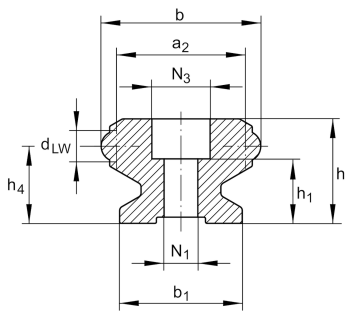

**LFSR32-100/180-ST**

Guideway, curved

solid profile, curved guideway

## Technical information

**Your current product variant**

Size code	32
Radius	100
Angle	180°

**Main Dimensions & Performance Data**

h	20 mm	
b	32 mm	
r	100 mm	
≈m	0,9 kg	Weight

**Mounting dimensions**

a <sub>2</sub>	26 mm
b <sub>1</sub>	24 mm
d <sub>LW</sub>	6 mm
h <sub>1</sub>	13,5 mm
h <sub>4</sub>	15 mm
N <sub>1</sub>	6,5 mm
N <sub>3</sub>	12 mm
r <sub>1</sub>	84 mm
X	6
α	30
a/2	15
β	180