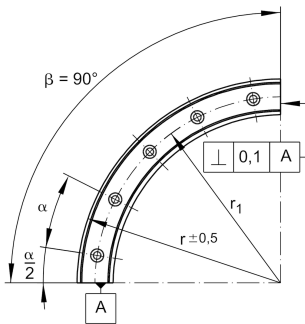

**LFSR32-100/180-ST**

Guideway, curved

solid profile, curved guideway

## Technical information

**Your current product variant**

Size code	32
Radius	100
Angle	180°

**Main Dimensions & Performance Data**

h	20 mm	
b	32 mm	
r	100 mm	
≈m	0,9 kg	Weight

**Mounting dimensions**

a <sub>2</sub>	26 mm
b <sub>1</sub>	24 mm
d <sub>LW</sub>	6 mm
h <sub>1</sub>	13,5 mm
h <sub>4</sub>	15 mm
N <sub>1</sub>	6,5 mm
N <sub>3</sub>	12 mm
r <sub>1</sub>	84 mm
X	6
α	30
a/2	15
β	180