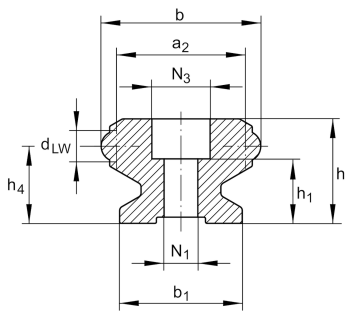

**LFSR32-100/360-ST**

Guideway, curved

solid profile, curved guideway

## Technical information

**Your current product variant**

|           |      |
|-----------|------|
| Size Code | 32   |
| Radius    | 100  |
| Angle     | 360° |

**Main Dimensions & Performance Data**

|    |         |        |
|----|---------|--------|
| h  | 20 mm   |        |
| b  | 32 mm   |        |
| r  | 100 mm  |        |
| ≈m | 1,82 kg | Weight |

**Mounting dimensions**

|                 |         |
|-----------------|---------|
| a <sub>2</sub>  | 26 mm   |
| b <sub>1</sub>  | 24 mm   |
| d <sub>LW</sub> | 6 mm    |
| h <sub>1</sub>  | 13,5 mm |
| h <sub>4</sub>  | 15 mm   |
| N <sub>1</sub>  | 6,5 mm  |
| N <sub>3</sub>  | 12 mm   |
| r <sub>1</sub>  | 84 mm   |
| X               | 12      |
| α               | 30      |
| a/2             | 15      |
| β               | 360     |