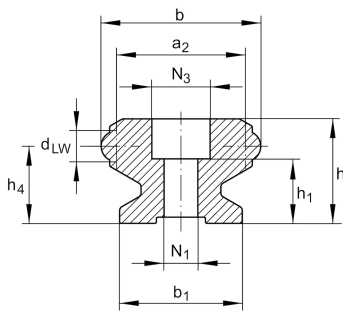

**LFSR32-100/360-ST**

Guideway, curved

solid profile, curved guideway

Technical information

Your current product variant

Size code	32
Radius	100
Angle	360°

Main Dimensions & Performance Data

h	20 mm	
b	32 mm	
r	100 mm	
≈m	1,82 kg	Weight

Mounting dimensions

a ₂	26 mm
b ₁	24 mm
d _{LW}	6 mm
h ₁	13,5 mm
h ₄	15 mm
N ₁	6,5 mm
N ₃	12 mm
r ₁	84 mm
X	12
α	30
a/2	15
β	360

View product details on medias

22.06.2026, 00:49:23 UTC

SCHAEFFLER

LFSR../90-ST