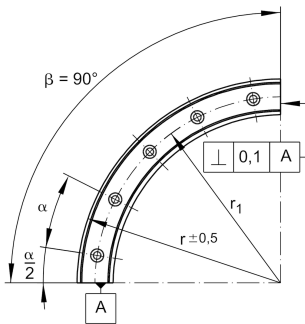

**LFSR32-100/360-ST**

Guideway, curved

solid profile, curved guideway

## Technical information

**Your current product variant**

|           |      |
|-----------|------|
| Size Code | 32   |
| Radius    | 100  |
| Angle     | 360° |

**Main Dimensions & Performance Data**

|    |         |        |
|----|---------|--------|
| h  | 20 mm   |        |
| b  | 32 mm   |        |
| r  | 100 mm  |        |
| ≈m | 1,82 kg | Weight |

**Mounting dimensions**

|                 |         |
|-----------------|---------|
| a <sub>2</sub>  | 26 mm   |
| b <sub>1</sub>  | 24 mm   |
| d <sub>LW</sub> | 6 mm    |
| h <sub>1</sub>  | 13,5 mm |
| h <sub>4</sub>  | 15 mm   |
| N <sub>1</sub>  | 6,5 mm  |
| N <sub>3</sub>  | 12 mm   |
| r <sub>1</sub>  | 84 mm   |
| X               | 12      |
| α               | 30      |
| a/2             | 15      |
| β               | 360     |