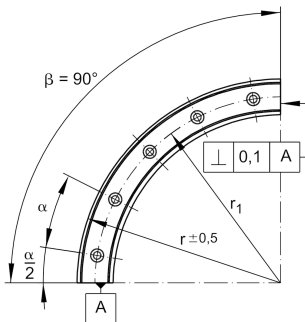

**LFSR32-100/360-ST**

Guideway, curved

solid profile, curved guideway

Technical information

Your current product variant

Size code	32
Radius	100
Angle	360°

Main Dimensions & Performance Data

h	20 mm	
b	32 mm	
r	100 mm	
≈m	1,82 kg	Weight

Mounting dimensions

a ₂	26 mm
b ₁	24 mm
d _{LW}	6 mm
h ₁	13,5 mm
h ₄	15 mm
N ₁	6,5 mm
N ₃	12 mm
r ₁	84 mm
X	12
α	30
a/2	15
β	360

View product details on medias

22.06.2026, 00:49:23 UTC

SCHAEFFLER

LFSR../90-ST