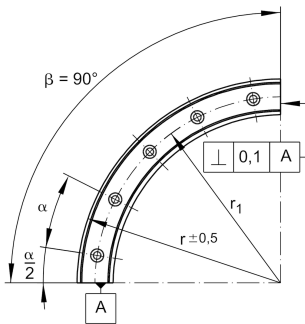

**LFSR32-500/90-ST**

Guideway, curved

solid profile, curved guideway

Technical information

**Your current product variant**

Size Code	32
Radius	500
Angle	90°

Main Dimensions & Performance Data

h	20 mm	
b	32 mm	
r	500 mm	
≈m	2,745 kg	Weight

Mounting dimensions

a ₂	26 mm
b ₁	24 mm
d _{LW}	6 mm
h ₁	13,5 mm
h ₄	15 mm
N ₁	6,5 mm
N ₃	12 mm
r ₁	484 mm
X	5
α	18
a/2	9
β	90

View product details on medias

05.05.2026, 06:07:52 UTC

SCHAEFFLER