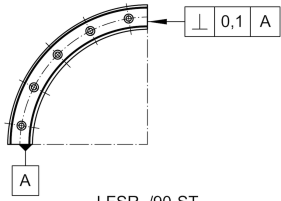

**LFSR32-500/90-ST**

Guideway, curved

solid profile, curved guideway

Technical information

**Your current product variant**

Size code	32
Radius	500
Angle	90°

Main Dimensions & Performance Data

h	20 mm	
b	32 mm	
r	500 mm	
≈m	2,745 kg	Weight

Mounting dimensions

a ₂	26 mm
b ₁	24 mm
d _{LW}	6 mm
h ₁	13,5 mm
h ₄	15 mm
N ₁	6,5 mm
N ₃	12 mm
r ₁	484 mm
X	5
α	18
a/2	9
β	90

View product details on medias

23.06.2026, 02:04:15 UTC

SCHAEFFLER

LFSR../90-ST