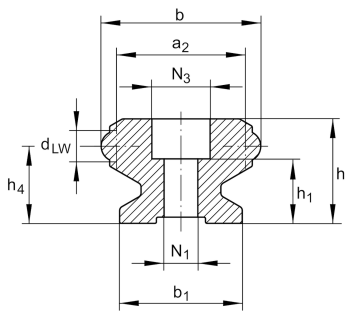

**LFSR32-500/90-ST**

Guideway, curved

solid profile, curved guideway

Technical information

**Your current product variant**

Size Code	32
Radius	500
Angle	90°

Main Dimensions & Performance Data

h	20 mm	
b	32 mm	
r	500 mm	
≈m	2,745 kg	Weight

Mounting dimensions

a ₂	26 mm
b ₁	24 mm
d _{LW}	6 mm
h ₁	13,5 mm
h ₄	15 mm
N ₁	6,5 mm
N ₃	12 mm
r ₁	484 mm
X	5
α	18
a/2	9
β	90

View product details on medias

05.05.2026, 06:07:52 UTC

SCHAEFFLER