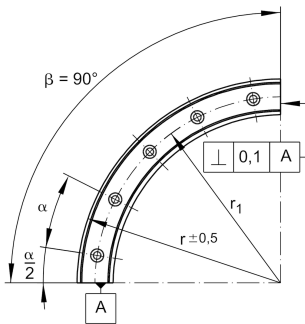

**LFSR32-500/90-ST**

Guideway, curved

solid profile, curved guideway

Technical information

**Your current product variant**

Size code	32
Radius	500
Angle	90°

Main Dimensions & Performance Data

h	20 mm	
b	32 mm	
r	500 mm	
≈m	2,745 kg	Weight

Mounting dimensions

a ₂	26 mm
b ₁	24 mm
d _{LW}	6 mm
h ₁	13,5 mm
h ₄	15 mm
N ₁	6,5 mm
N ₃	12 mm
r ₁	484 mm
X	5
α	18
a/2	9
β	90

View product details on medias

23.06.2026, 02:04:15 UTC

SCHAEFFLER

LFSR../90-ST