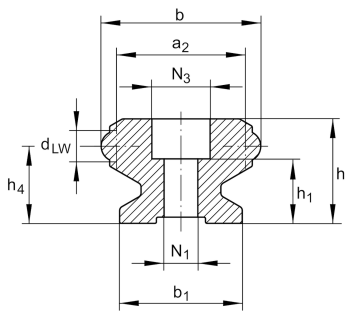

**LFSR32-500/90-ST**

Guideway, curved

solid profile, curved guideway

Technical information

**Your current product variant**

Size code	32
Radius	500
Angle	90°

Main Dimensions & Performance Data

h	20 mm	
b	32 mm	
r	500 mm	
≈m	2,745 kg	Weight

Mounting dimensions

a ₂	26 mm
b ₁	24 mm
d _{LW}	6 mm
h ₁	13,5 mm
h ₄	15 mm
N ₁	6,5 mm
N ₃	12 mm
r ₁	484 mm
X	5
α	18
a/2	9
β	90

View product details on medias

23.06.2026, 02:04:15 UTC

SCHAEFFLER

LFSR../90-ST