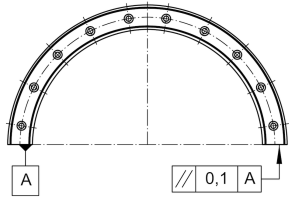

**LFSR32-500/90-ST**

Guideway, curved

solid profile, curved guideway

Technical information

**Your current product variant**

Size code	32
Radius	500
Angle	90°

Main Dimensions & Performance Data

h	20 mm	
b	32 mm	
r	500 mm	
≈m	2,745 kg	Weight

Mounting dimensions

a ₂	26 mm
b ₁	24 mm
d _{LW}	6 mm
h ₁	13,5 mm
h ₄	15 mm
N ₁	6,5 mm
N ₃	12 mm
r ₁	484 mm
X	5
α	18
a/2	9
β	90

View product details on medias

23.06.2026, 02:04:15 UTC

SCHAEFFLER

LFSR../90-ST