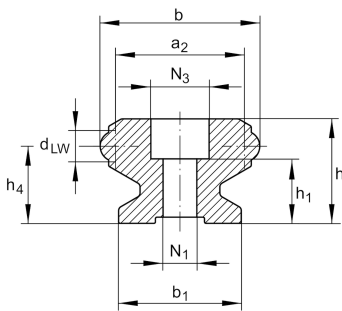

**LFSR32-500/180-ST**

Guideway, curved

solid profile, curved guideway

Technical information

Your current product variant

Size Code	32
Radius	500
Angle	180°

Main Dimensions & Performance Data

h	20 mm	
b	32 mm	
r	500 mm	
≈m	5,5 kg	Weight

Mounting dimensions

a ₂	26 mm
b ₁	24 mm
d _{LW}	6 mm
h ₁	13,5 mm
h ₄	15 mm
N ₁	6,5 mm
N ₃	12 mm
r ₁	484 mm
X	10
α	18
a/2	9
β	180

View product details on medias

07.07.2026, 08:45:50 UTC

SCHAEFFLER