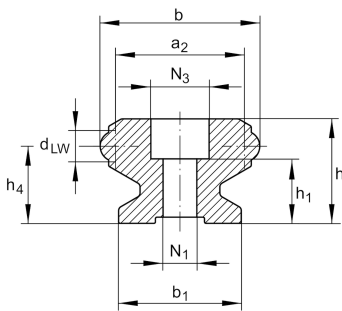

**LFSR32-500/180-ST**

Guideway, curved

solid profile, curved guideway

Technical information

Your current product variant

Size code	32
Radius	500
Angle	180°

Main Dimensions & Performance Data

h	20 mm	
b	32 mm	
r	500 mm	
≈m	5,5 kg	Weight

Mounting dimensions

a ₂	26 mm
b ₁	24 mm
d _{LW}	6 mm
h ₁	13,5 mm
h ₄	15 mm
N ₁	6,5 mm
N ₃	12 mm
r ₁	484 mm
X	10
α	18
a/2	9
β	180

View product details on medias

21.05.2026, 07:45:50 UTC

SCHAEFFLER