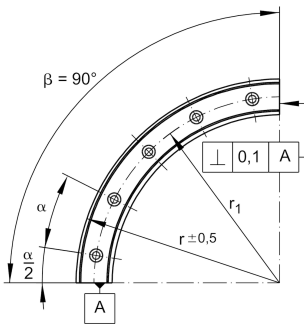

**LFSR32-500/180-ST**

Guideway, curved

solid profile, curved guideway

Technical information

Your current product variant

Size code	32
Radius	500
Angle	180°

Main Dimensions & Performance Data

h	20 mm	
b	32 mm	
r	500 mm	
≈m	5,5 kg	Weight

Mounting dimensions

a ₂	26 mm
b ₁	24 mm
d _{LW}	6 mm
h ₁	13,5 mm
h ₄	15 mm
N ₁	6,5 mm
N ₃	12 mm
r ₁	484 mm
X	10
α	18
a/2	9
β	180

View product details on medias

21.05.2026, 07:45:50 UTC

SCHAEFFLER