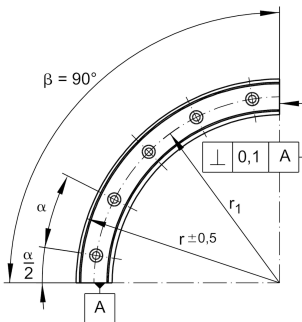

**LFSR32-500/180-ST**

Guideway, curved

solid profile, curved guideway

Technical information

Your current product variant

Size Code	32
Radius	500
Angle	180°

Main Dimensions & Performance Data

h	20 mm	
b	32 mm	
r	500 mm	
≈m	5,5 kg	Weight

Mounting dimensions

a ₂	26 mm
b ₁	24 mm
d _{LW}	6 mm
h ₁	13,5 mm
h ₄	15 mm
N ₁	6,5 mm
N ₃	12 mm
r ₁	484 mm
X	10
α	18
a/2	9
β	180

View product details on medias

07.07.2026, 08:45:50 UTC

SCHAEFFLER