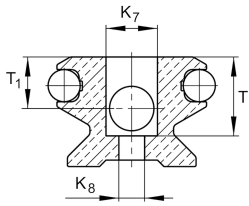

Technical information