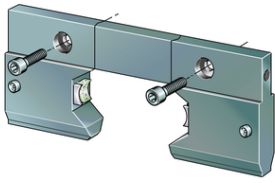

AB.LFLL52 [↗](#)

Lubrication and wiper units

Wiper for LFLL

Technical information

Your current product variant

Size code 52

Main Dimensions & Performance Data

S	18 mm	
A ₃	8,5 mm	
A ₄	9,7 mm	
A ₅	15 mm	
B	120 mm	
H	45,5 mm	
K ₄	ST4,8 mm	For screw DIN 7972
T ₃	20 mm	
≈m	0,1 kg	Weight

Related products

LFLL52-SF

Compatible with the following carriage