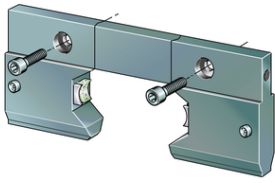

AB.LFLL52 [↗](#)

Lubrication and wiper units

Wiper for LFLL

Technical information

Your current product variant

Size Code 52

Main Dimensions & Performance Data

S	18 mm	
A ₃	8,5 mm	
A ₄	9,7 mm	
A ₅	15 mm	
B	120 mm	
H	45,5 mm	
K ₄	ST4,8 mm	For screw DIN 7972
T ₃	20 mm	
≈m	0,1 kg	Weight

Related products

LFLL52-SF

Compatible with the following carriage