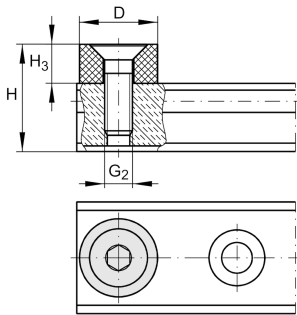

PASTP52 [↗](#)

Stop

End stops for guideways

Technical information

Your current product variant

Size Code 52

Main Dimensions & Performance Data

D 20 mm

G 2 M8

H 45 mm

H 3 11 mm

=m 10 g Weight

Related products

LFS LFS52 Compatible with the following guid rail