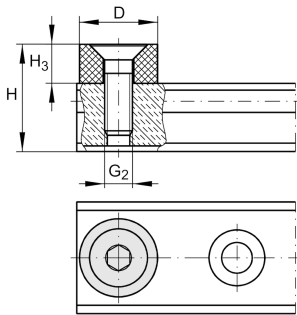

## PASTP52 [↗](#)

Stop

End stops for guideways

#### Your current product variant

Size code 52

#### Main Dimensions & Performance Data

D 20 mm

G 2 M8

H 45 mm

H 3 11 mm

=m 10 g Weight