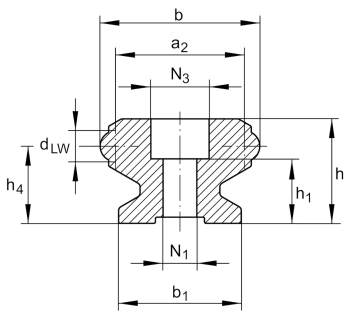

**LFSR32-300/360-ST**

Guideway, curved

solid profile, curved guideway

Technical information

Your current product variant

Size Code	32
Radius	300
Angle	360°

Main Dimensions & Performance Data

h	20 mm	
b	32 mm	
r	300 mm	
≈m	6,4 kg	Weight

Mounting dimensions

a ₂	26 mm
b ₁	24 mm
d _{LW}	6 mm
h ₁	13,5 mm
h ₄	15 mm
N ₁	6,5 mm
N ₃	12 mm
r ₁	284 mm
X	16
α	22,5
a/2	11,25
β	360

View product details on medias

06.07.2026, 23:21:16 UTC

SCHAEFFLER

LFSR../90-ST