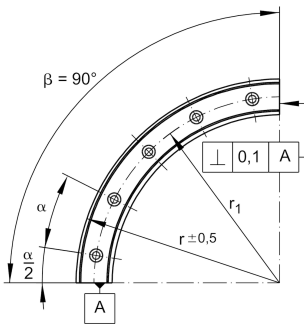

**LFSR32-300/360-ST**

Guideway, curved

solid profile, curved guideway

Technical information

Your current product variant

Size Code	32
Radius	300
Angle	360°

Main Dimensions & Performance Data

h	20 mm	
b	32 mm	
r	300 mm	
≈m	6,4 kg	Weight

Mounting dimensions

a ₂	26 mm
b ₁	24 mm
d _{LW}	6 mm
h ₁	13,5 mm
h ₄	15 mm
N ₁	6,5 mm
N ₃	12 mm
r ₁	284 mm
X	16
α	22,5
a/2	11,25
β	360

View product details on medias

06.07.2026, 23:21:16 UTC

SCHAEFFLER

LFSR../90-ST