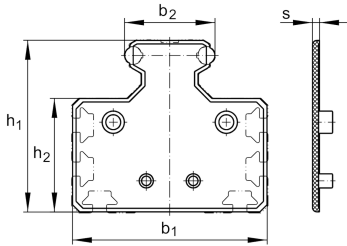

KA.LFS25-M [↗](#)

End cover

end covers for guideways LFS..-M

Technical information

Your current product variant

Size code	25
Version	M

Main Dimensions & Performance Data

b ₁	55,4 mm	
b ₂	24,4 mm	
h ₁	45,4 mm	
h ₂	30,9 mm	
s	3 mm	
≈m	10 g	Weight