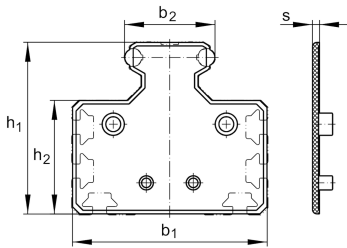

KA.LFS25-M [↗](#)

End cover

end covers for guideways LFS..-M

Technical information

Your current product variant

Size code	25
Version	M

Main Dimensions & Performance Data

b ₁	55,4 mm	
b ₂	24,4 mm	
h ₁	45,4 mm	
h ₂	30,9 mm	
s	3 mm	
≈m	10 g	Weight