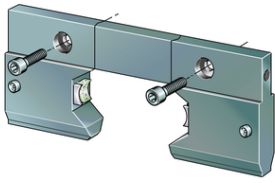

AB.LFLL32 [↗](#)

Lubrication and wiper units

Wiper for LFLL

Technical information

Your current product variant

Size Code 32

Main Dimensions & Performance Data

S	11 mm	
A ₃	5 mm	
A ₄	7 mm	
A ₅	7 mm	
B	80 mm	
H	32 mm	
K ₄	ST2,9 mm	For screw DIN 7972
T ₃	6 mm	
≈m	30 g	Weight

Related products

LFLL32-SF

Compatible with the following carriage