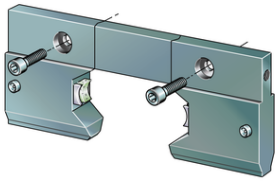

AB.LFLL32 [↗](#)

Lubrication and wiper units

Wiper for LFLL

Technical information

Your current product variant

Size code 32

Main Dimensions & Performance Data

S	11 mm	
A ₃	5 mm	
A ₄	7 mm	
A ₅	7 mm	
B	80 mm	
H	32 mm	
K ₄	ST2,9 mm	For screw DIN 7972
T ₃	6 mm	
≈m	30 g	Weight

Related products

LFLL32-SF

Compatible with the following carriage