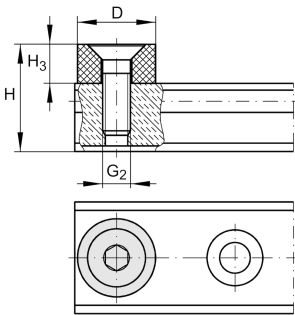

PASTP86 [↗](#)

Stop

End stops for guideways

Technical information

Your current product variant

Size code 86

Main Dimensions & Performance Data

D 20 mm

G 2 M8

H 45 mm

H 3 11 mm

=m 17 g Weight

Related products

LFS LFS86-C Compatible with the following guid rail