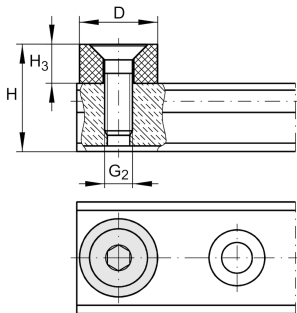

PASTP86 [↗](#)

Stop

End stops for guideways

Technical information

Your current product variant

Size code 86

Main Dimensions & Performance Data

D 20 mm

G 2 M8

H 45 mm

H 3 11 mm

=m 17 g Weight

Related products

LFS LFS86-C Compatible with the following guid rail